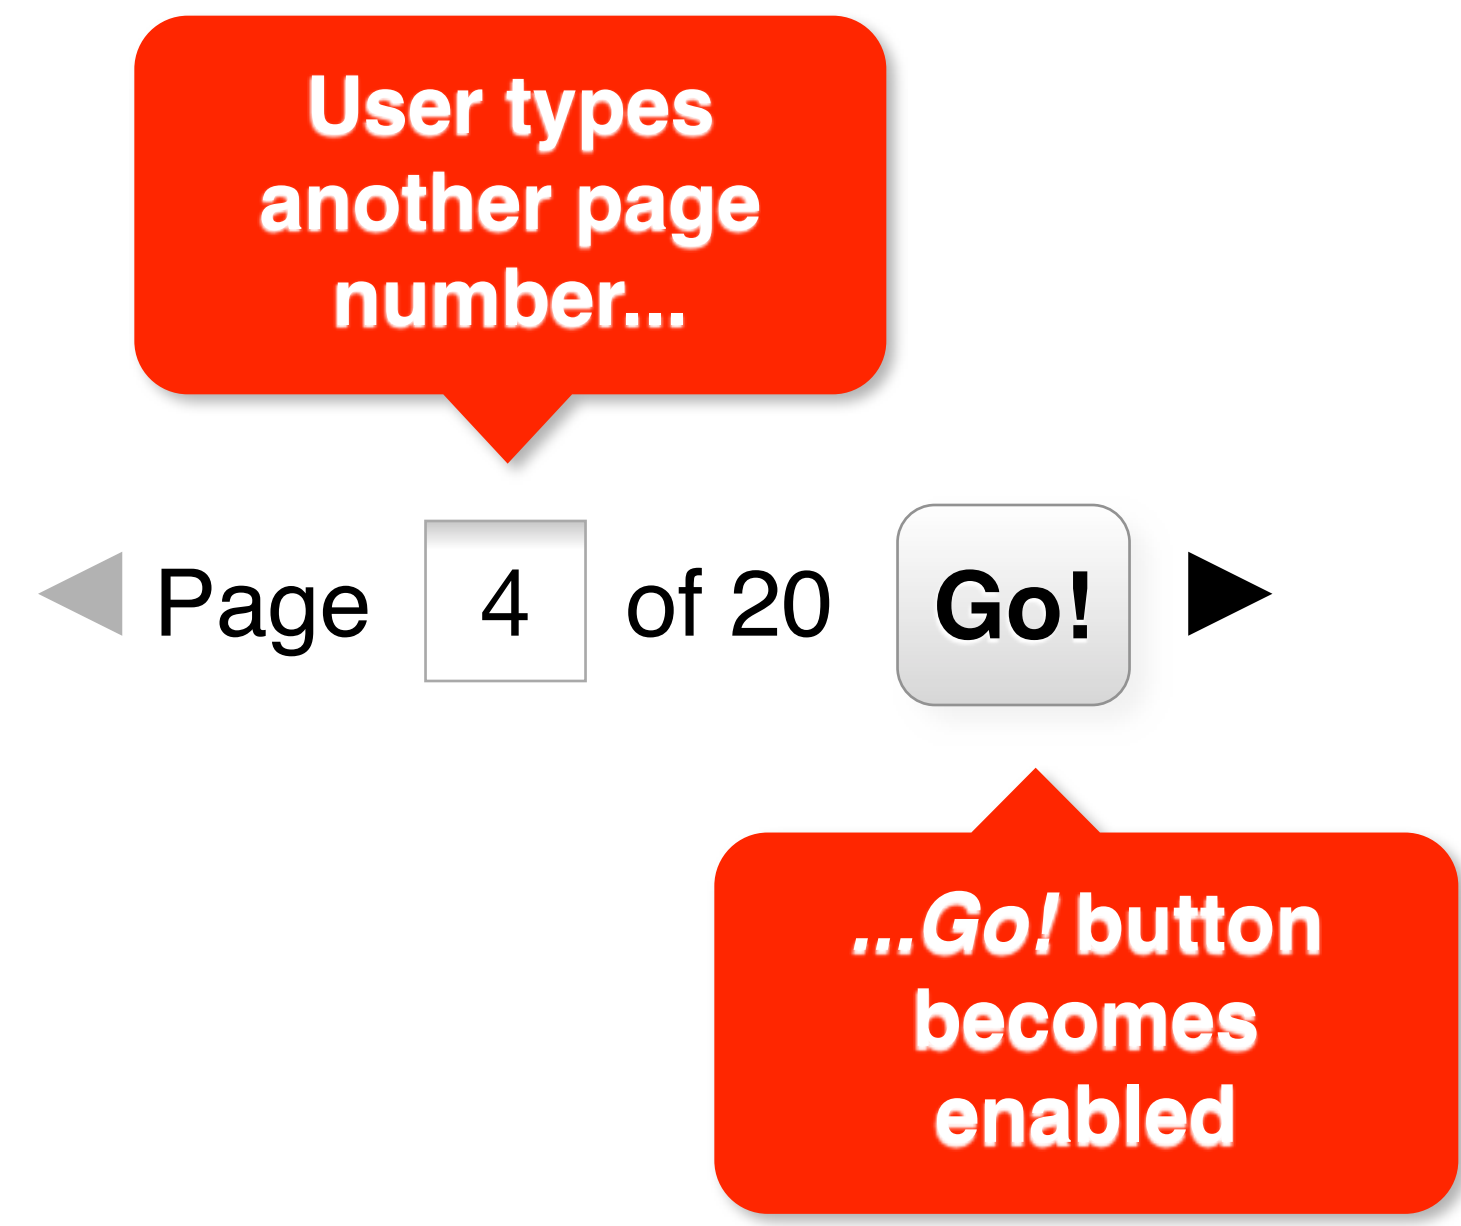

4.Combobox

5.Sub Filter

6.Date Range, Date Picker

7.Jump to Page

8.Icons

Date Picker shows single calendar when on focus

Date Range shows double calendar when on focus

When date is selected, field shows syntax

When range is selected, field shows syntax...

...while calendar shows range.

Portico ConPrep, Stories

1.Header Behavior

2.Reset Filter

3.Master Checkbox

4.Combobox

5.Sub Filter

6.Date Range, Date Picker

7.Jump to Page

8.Icons

Portico ConPrep, Stories

1.Header Behavior

2.Reset Filter

3.Master Checkbox

4.Combobox

5.Sub Filter

6.Date Range, Date Picker

7.Jump to Page

8.Icons

-  **Wizard Layover/Edit Step**
-  **Confirm Changes/Eligible List**
-  **Cancel Changes/Ineligible List**
-  **Claim/Unclaim Toggle**
-  **View Options (reload content below)**
-  **Combobox**
-  **Date Picker/Range**
-  **Add Element**
-  **Delete Element**
-  **Export File**