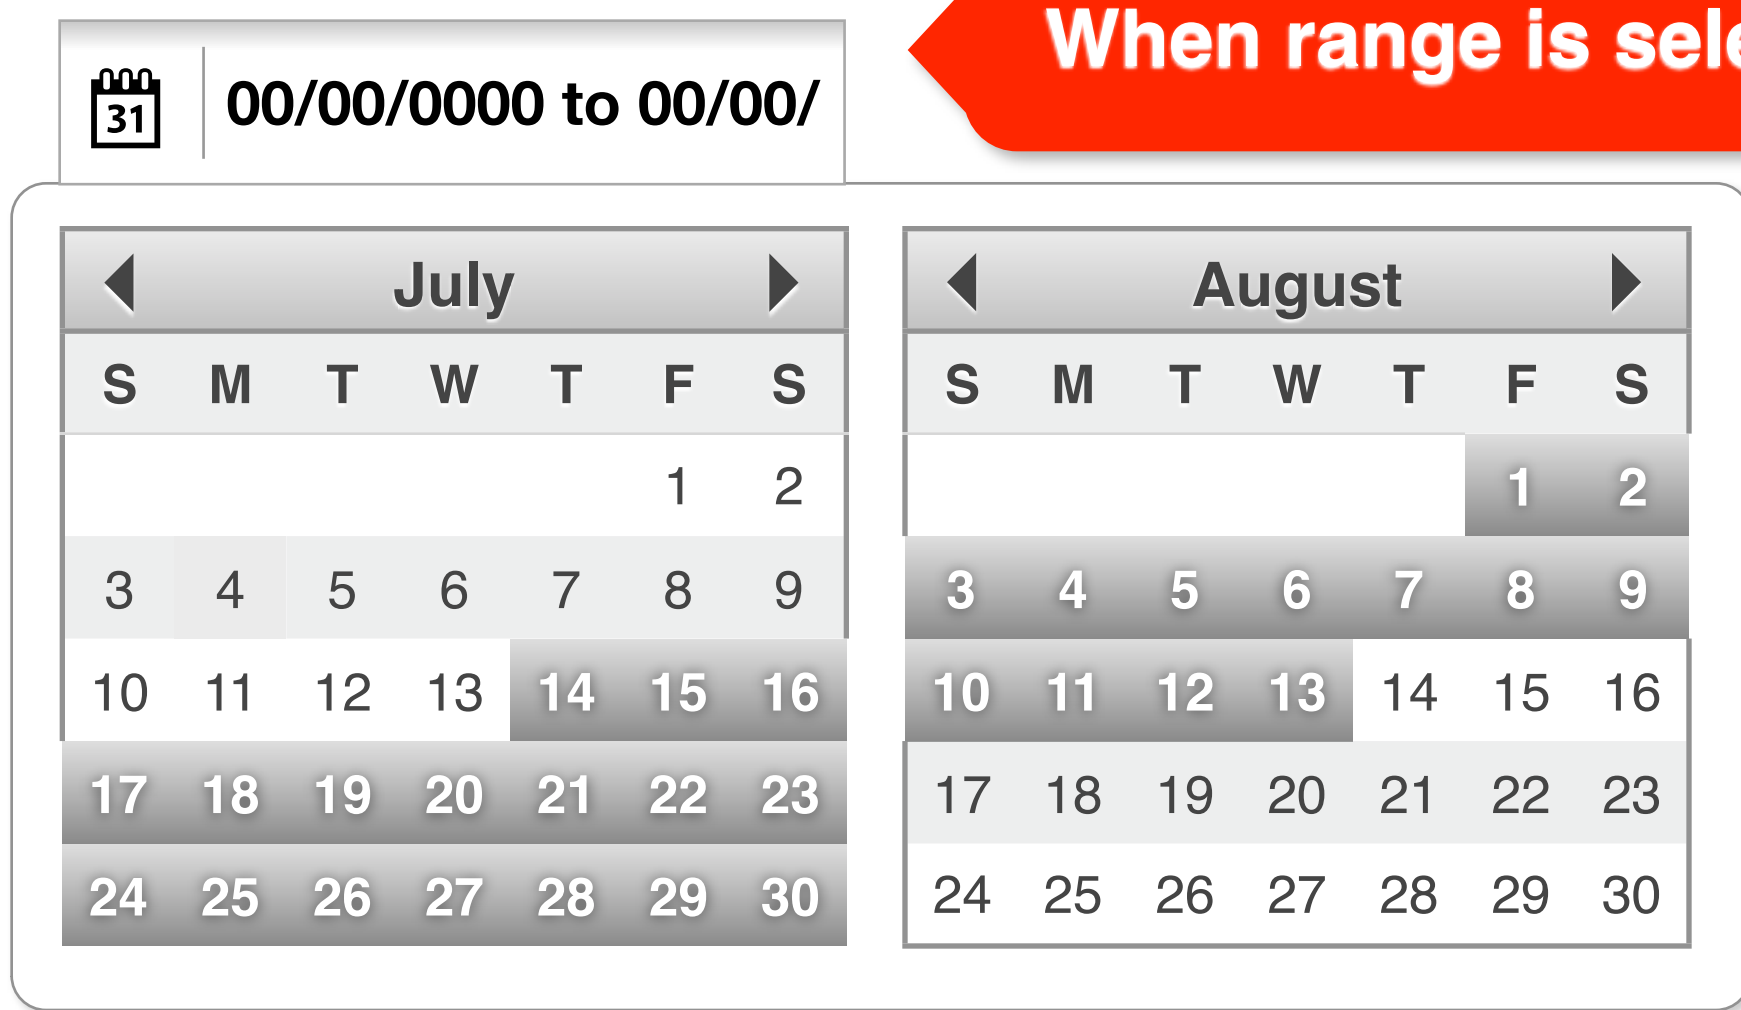

4.Combobox

5.Sub Filter

6.Date Range, Date Picker

7.Jump to Page

8.Icons

Date Picker shows single calendar when on focus

Date Range shows double calendar when on focus

When date is selected, field shows syntax

When range is selected, field shows syntax...

...while calendar shows range.

Portico ConPrep, Stories

1.Header Behavior

2.Reset Filter

3.Master Checkbox

4.Combobox

5.Sub Filter